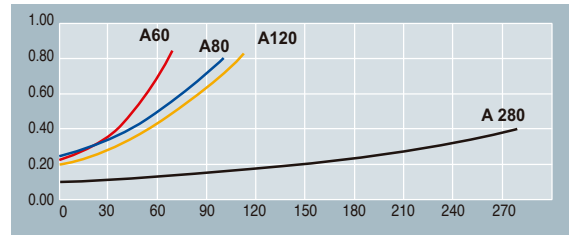

Nozzle

NOZZLES *New*

Automatic version

The automatic nozzles are equipped with a device that automatically shuts-off the flow when the tank is full. Complete with swivel connector, they conform to the strictest safety requirements and have received all the necessary certifications. The strong and comfortable aluminum housing encased in rubber, protects the nozzle from shocks and makes the grip comfortable even at low temperatures. The lever protection prevents accidental dispensing. Available in various sizes for flow capacities of 70, 90, 120 and 280 l/min. The model for low flow capacities is also available with reduced section spout for unleaded gasoline.